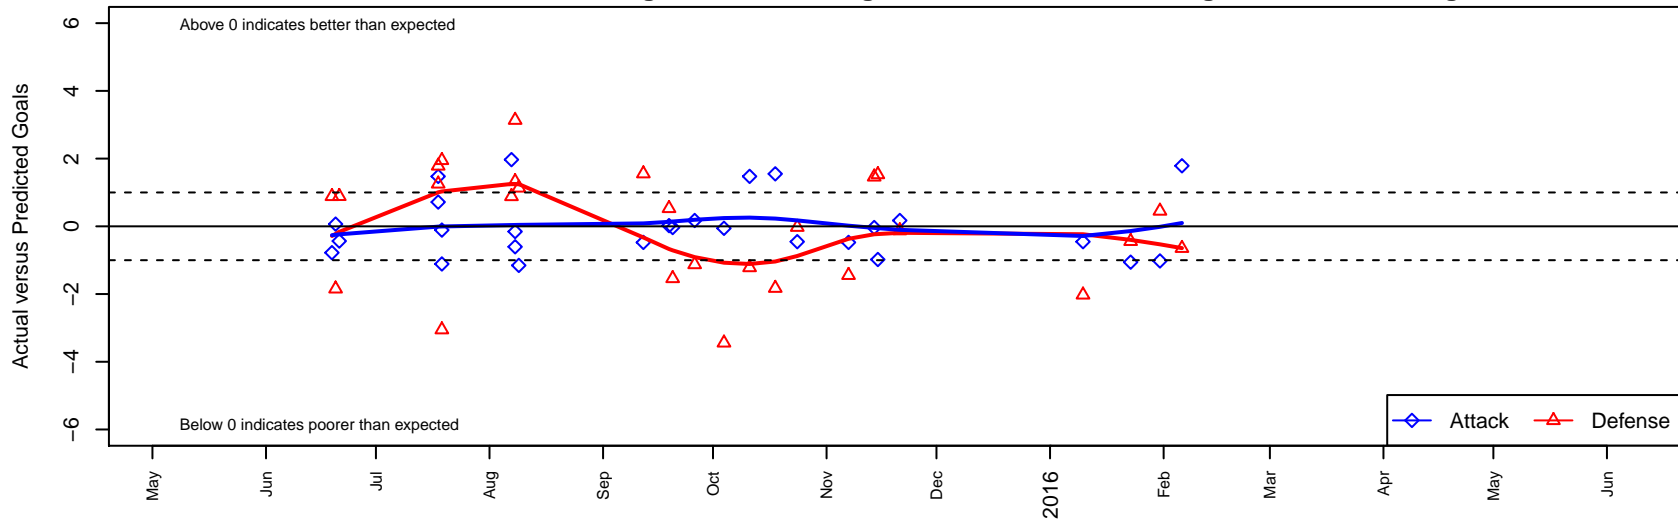

Impact FC Black B99

Cascade SC
 Renton, WA
 B99 total strength=1220
 attack=5.21 defense=3.51
 fall league = PSPL Classic 2 U16

alt names used:
 CSC Impact
 CSC Impact FC B99 Black
 CASCADE IMPACT FC '99 BLACK (WA)

Venues played:
 2015 Snohomish United Invt Gold
 2015 KITG BU16 Green
 2015 Blast Off BU16-17
 2015 PSPL Classic 2 U16
 2015 WA Cup HS Silver U16

Impact FC Black B99
 Dots are actual minus expected GF (blue circles) and GA (red triangles).
 Blue line is smoothed change in attack strength. Red is smoothed change in defense strength.

**attack and defense variance (black dot)
relative to other teams
and top 10 in region**

**attack and defense rating
relative to others at age
and all opponents in last 13 months**

Performance relative to 13 month average