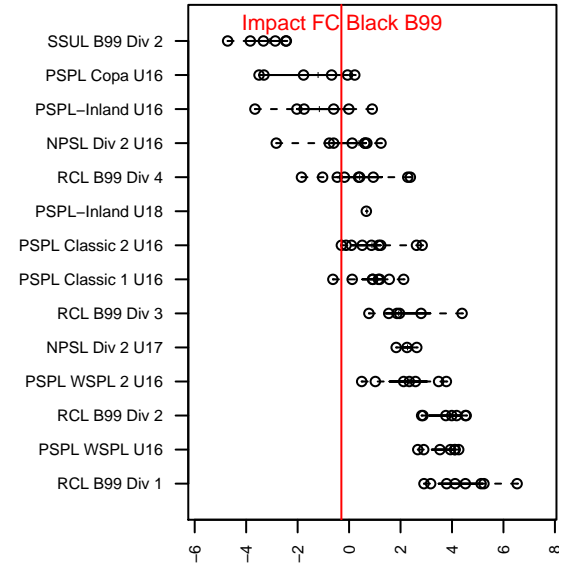

Impact FC Black B99

Cascade SC
 Renton, WA
 B99 total strength=1220
 attack=5.21 defense=3.51
 fall league = PSPL Classic 2 U16

alt names used:
 CSC Impact
 CSC Impact FC B99 Black
 CASCADE IMPACT FC '99 BLACK (WA)

Venues played:
 2015 Snohomish United Invt Gold
 2015 KITG BU16 Green
 2015 Blast Off BU16-17
 2015 PSPL Classic 2 U16
 2015 WA Cup HS Silver U16

Impact FC Black B99
 Dots are actual minus expected GF (blue circles) and GA (red triangles).
 Blue line is smoothed change in attack strength. Red is smoothed change in defense strength.

**attack and defense variance (black dot)
relative to other teams
and top 10 in region**

**attack and defense rating
relative to others at age
and all opponents in last 13 months**

Performance relative to 13 month average